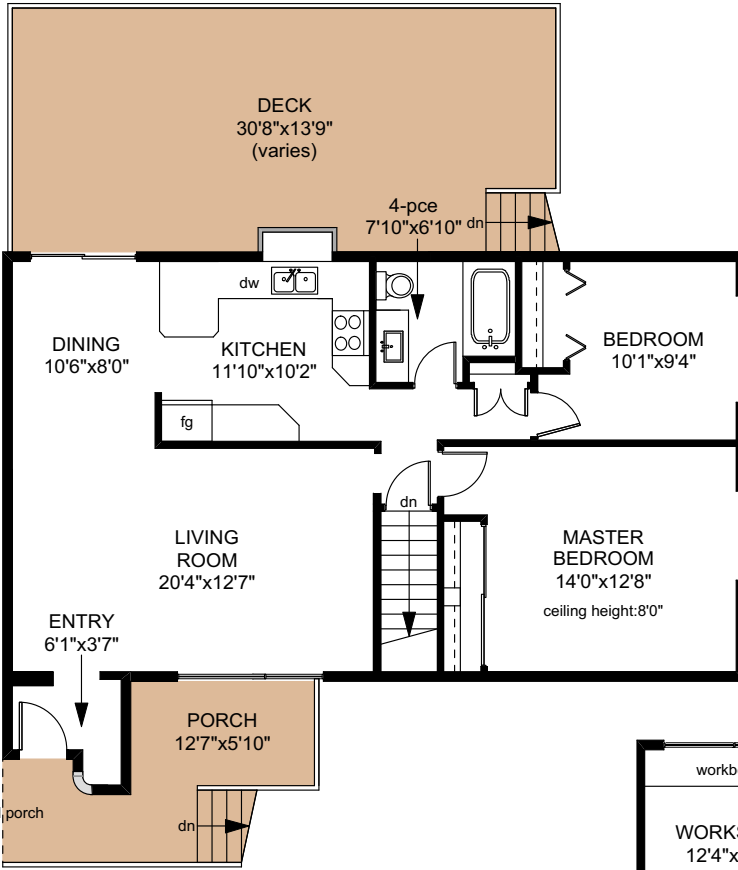

# 411 MARIGOLD ROAD

MAIN FLOOR  
1014 SQ.FT

LOWER FLOOR  
982 SQ.FT

	FINISHED SQ. FT.	UNFINISHED SQ. FT.	TOTAL SQ. FT.
MAIN	1014	0	1014
LOWER	982	0	982
TOTAL	1996	0	1996
WORKSHOP	0	131	131
STORAGE	0	164	164
DECK	0	407	407

PREPARED FOR THE EXCLUSIVE USE OF  
THE NEAL ESTATE TEAM OF RE/MAX ALLIANCE

MEASURED ON: 07/23/18  
DRAWING FILE: 17236

Tafemeasure VICTORIA, B.C.  
Ph. 883.8894  
www.tafemeasure.com