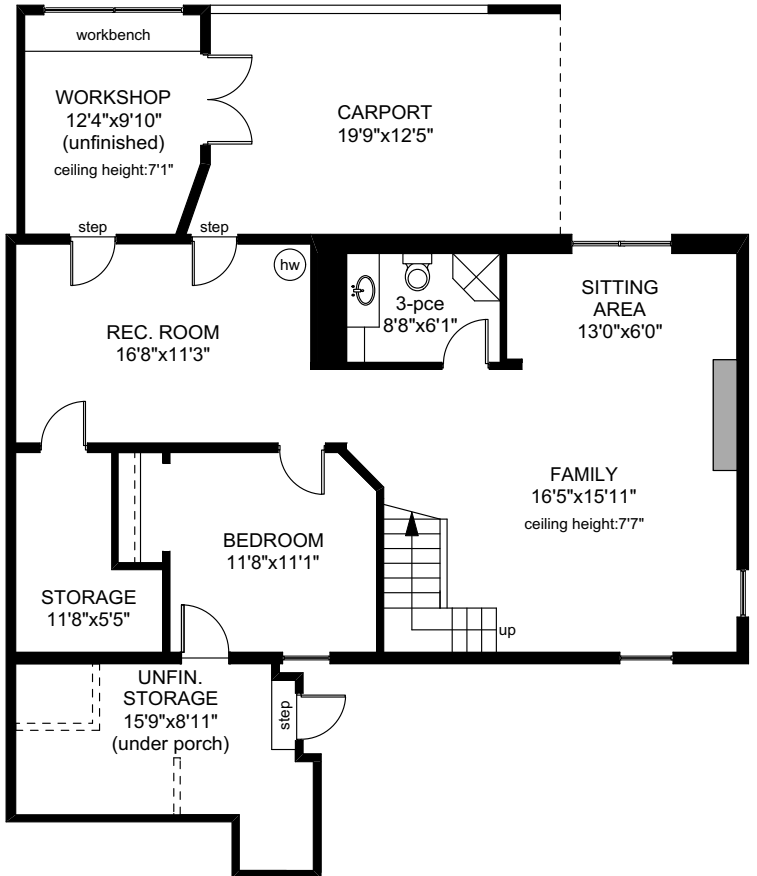

# 411 MARIGOLD ROAD

MAIN FLOOR  
1014 SQ.FT

LOWER FLOOR  
982 SQ.FT

	FINISHED SQ. FT.	UNFINISHED SQ. FT.	TOTAL SQ. FT.
MAIN	1014	0	1014
LOWER	982	0	982
TOTAL	1996	0	1996
WORKSHOP	0	131	131
STORAGE	0	164	164
DECK	0	407	407

PREPARED FOR THE EXCLUSIVE USE OF  
THE NEAL ESTATE TEAM OF RE/MAX ALLIANCE

MEASURED ON: 07/23/18  
DRAWING FILE: 17236

Tafemeasure VICTORIA, B.C.  
Ph. 883.8894  
www.tafemeasure.com